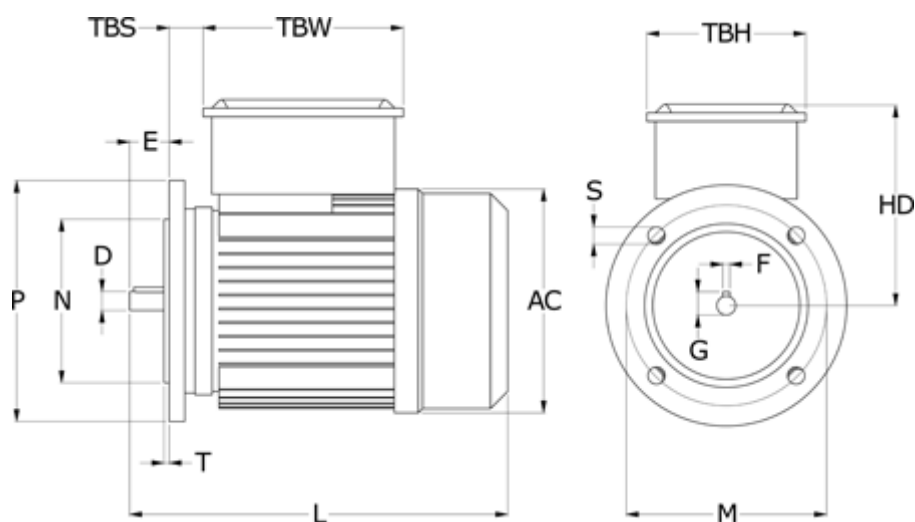

Data Sheet

Article number: 25018464109

Description: Kleedrive MY632-4 0.18kw 1400 rpm
1x230V 50HZ IP55 B5

Measures

AA = 120	K = 7x10	TBS = 20.25
AC = 130	L = 220	TBW = 116
AD = 181	M = 115	
D = 11	N = 95	
E = 23	P = 140	
F = 4	S = 10	
G = 8.5	T = 3	
HD = 118	TBH = 92	